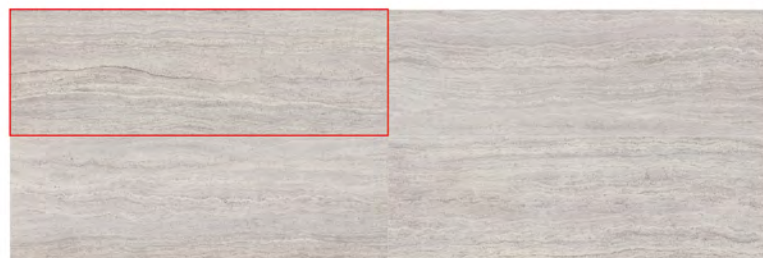

MARCA CORONA 1741

EVOLUZIONE CERAMICA

  **made in italy**

250X750mm
TMCCH1010

250X750mm
TMCCH1012

250X750mm
TMCCH1011

250X750mm
TMCCH1013

Motif Riv